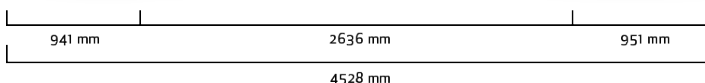

Ti

Veloce

RIMS

18" rim

19" rim

WEIGHT AND DIMENSIONS

1693 mm
1601 mm

JOIN THE TRIBE